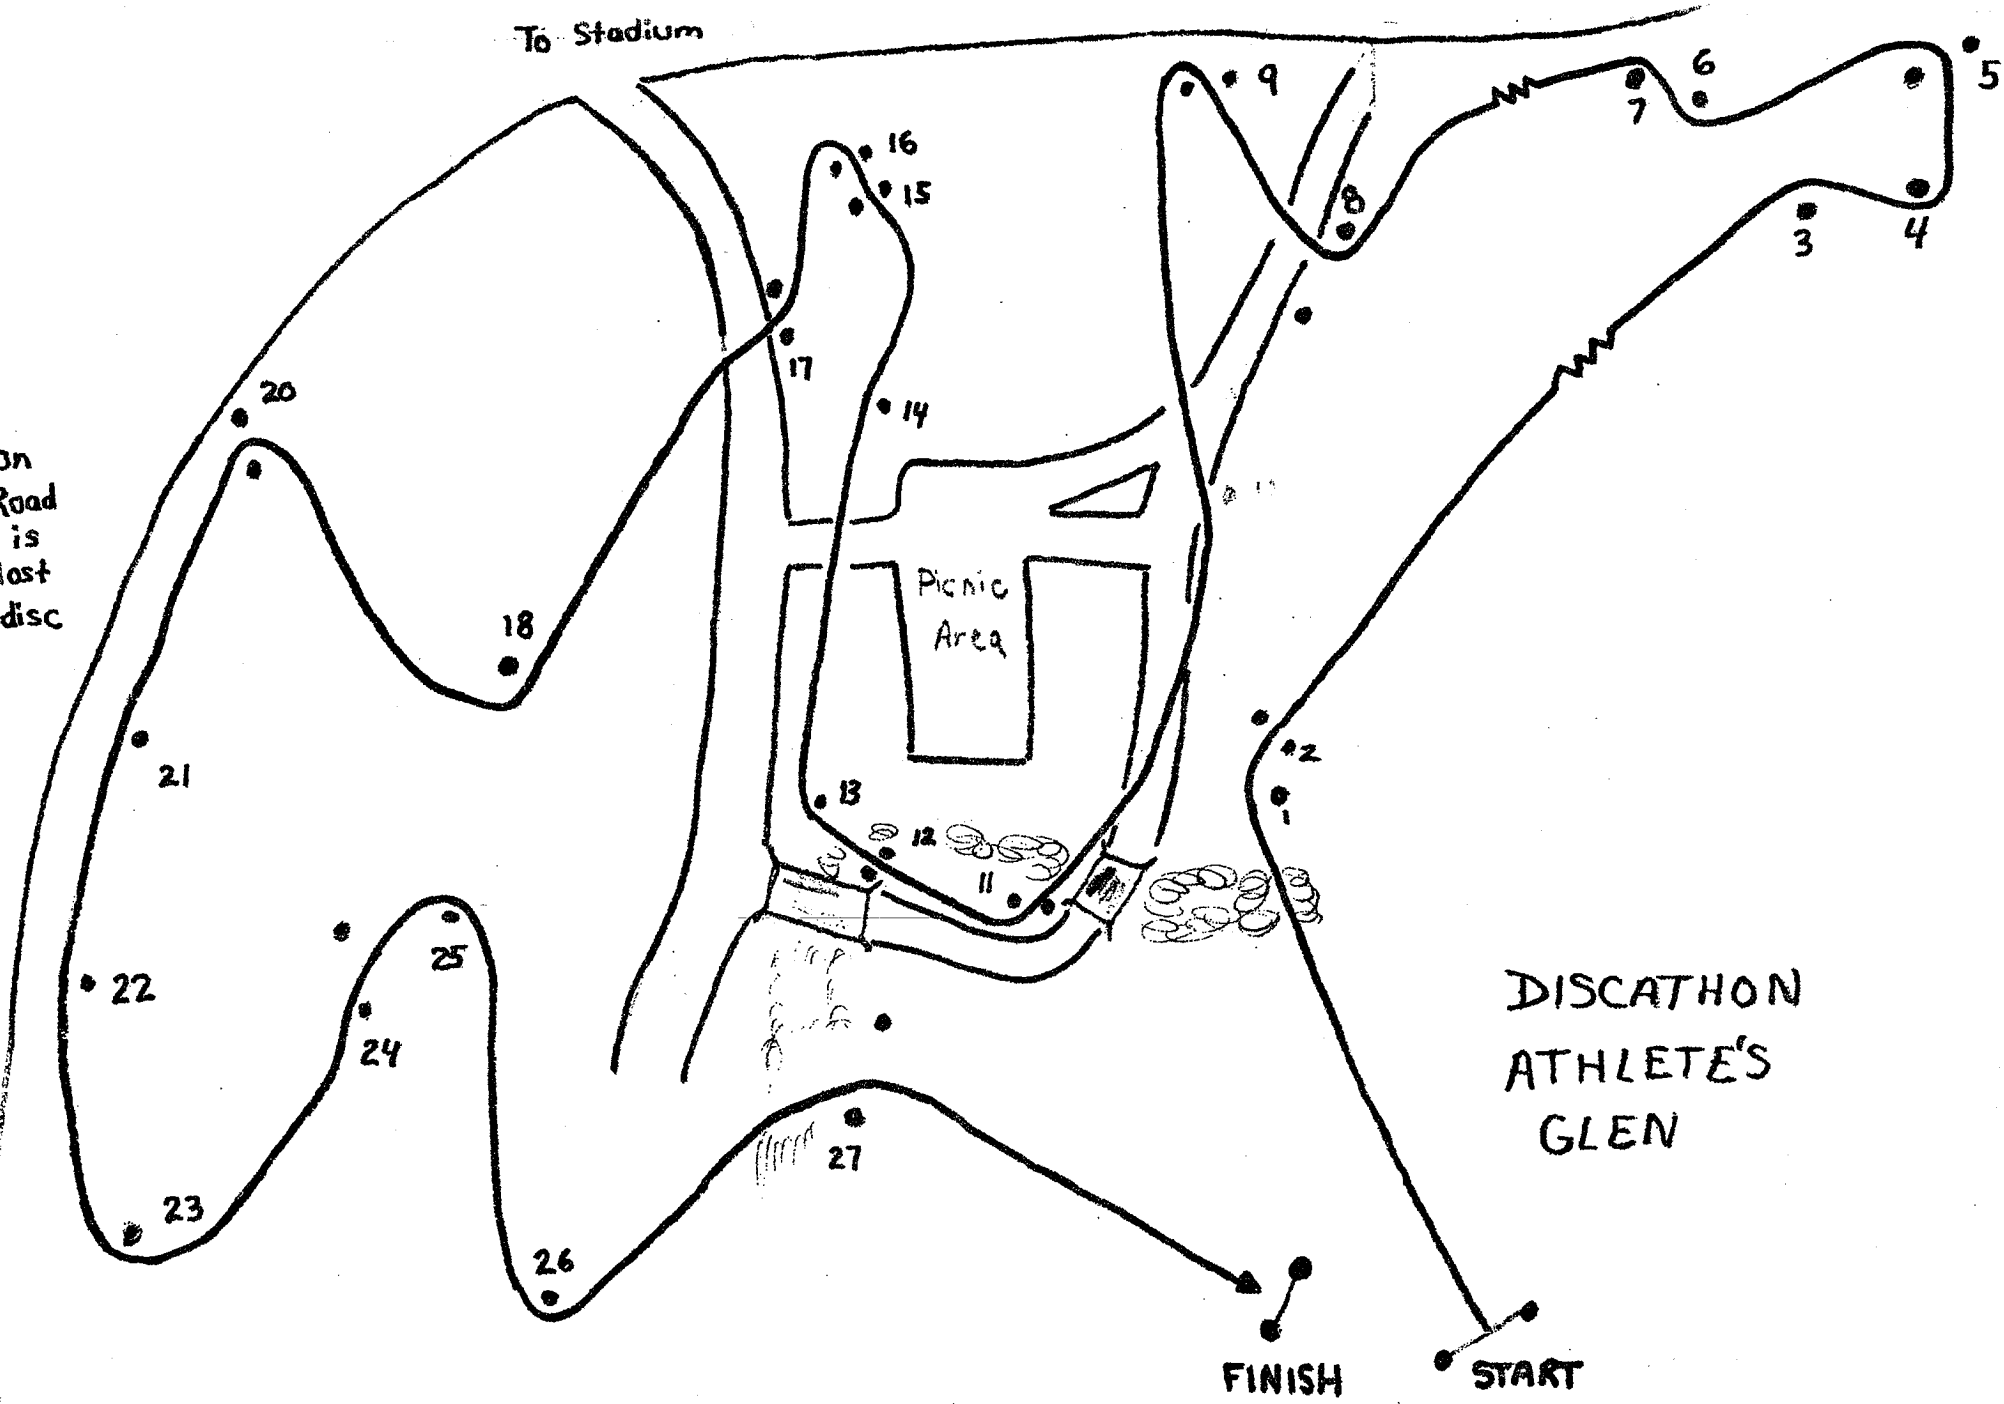

1975 ROSE BOWL FRISBEE CHAMPIONSHIPS

SCHEDULE OF EVENTS

<u>EVENT</u>	<u>TIME (PM)</u>
Anthem (5)	1:00
Introductions (10)	1:05
Ultimate (30)	1:15
Introduction of World Class Masters (5)	1:45
World Class Competition - Men and Women (30) Accuracy Finals	1:50
Women's Guts (30)	2:20
Men's Guts (30)	2:50
Team Freestyle (20)	3:20
Individual Freestyle (20)	3:40
Dogs (20)	4:00
Women's Distance (10)	4:20
Men's Distance (10)	4:30
Celebrity Distance (30)	4:40

Final Nine Athletes Glen

Lower Field

Upper Field

OAK LANE

hole	Length
1	88m
2	78
3	48
4	81
5	63
6	59
7	58
8	63
9	78
10	47
11	109
12	68
13	74
14	75
15	76
16	93
17	45
18	115

TEMPORARY GOLF COURSE
DOUGLASS CAMPUS

To Stadium

On Road is lost disc

DISCATHON
ATHLETE'S
GLEN

FINISH

START