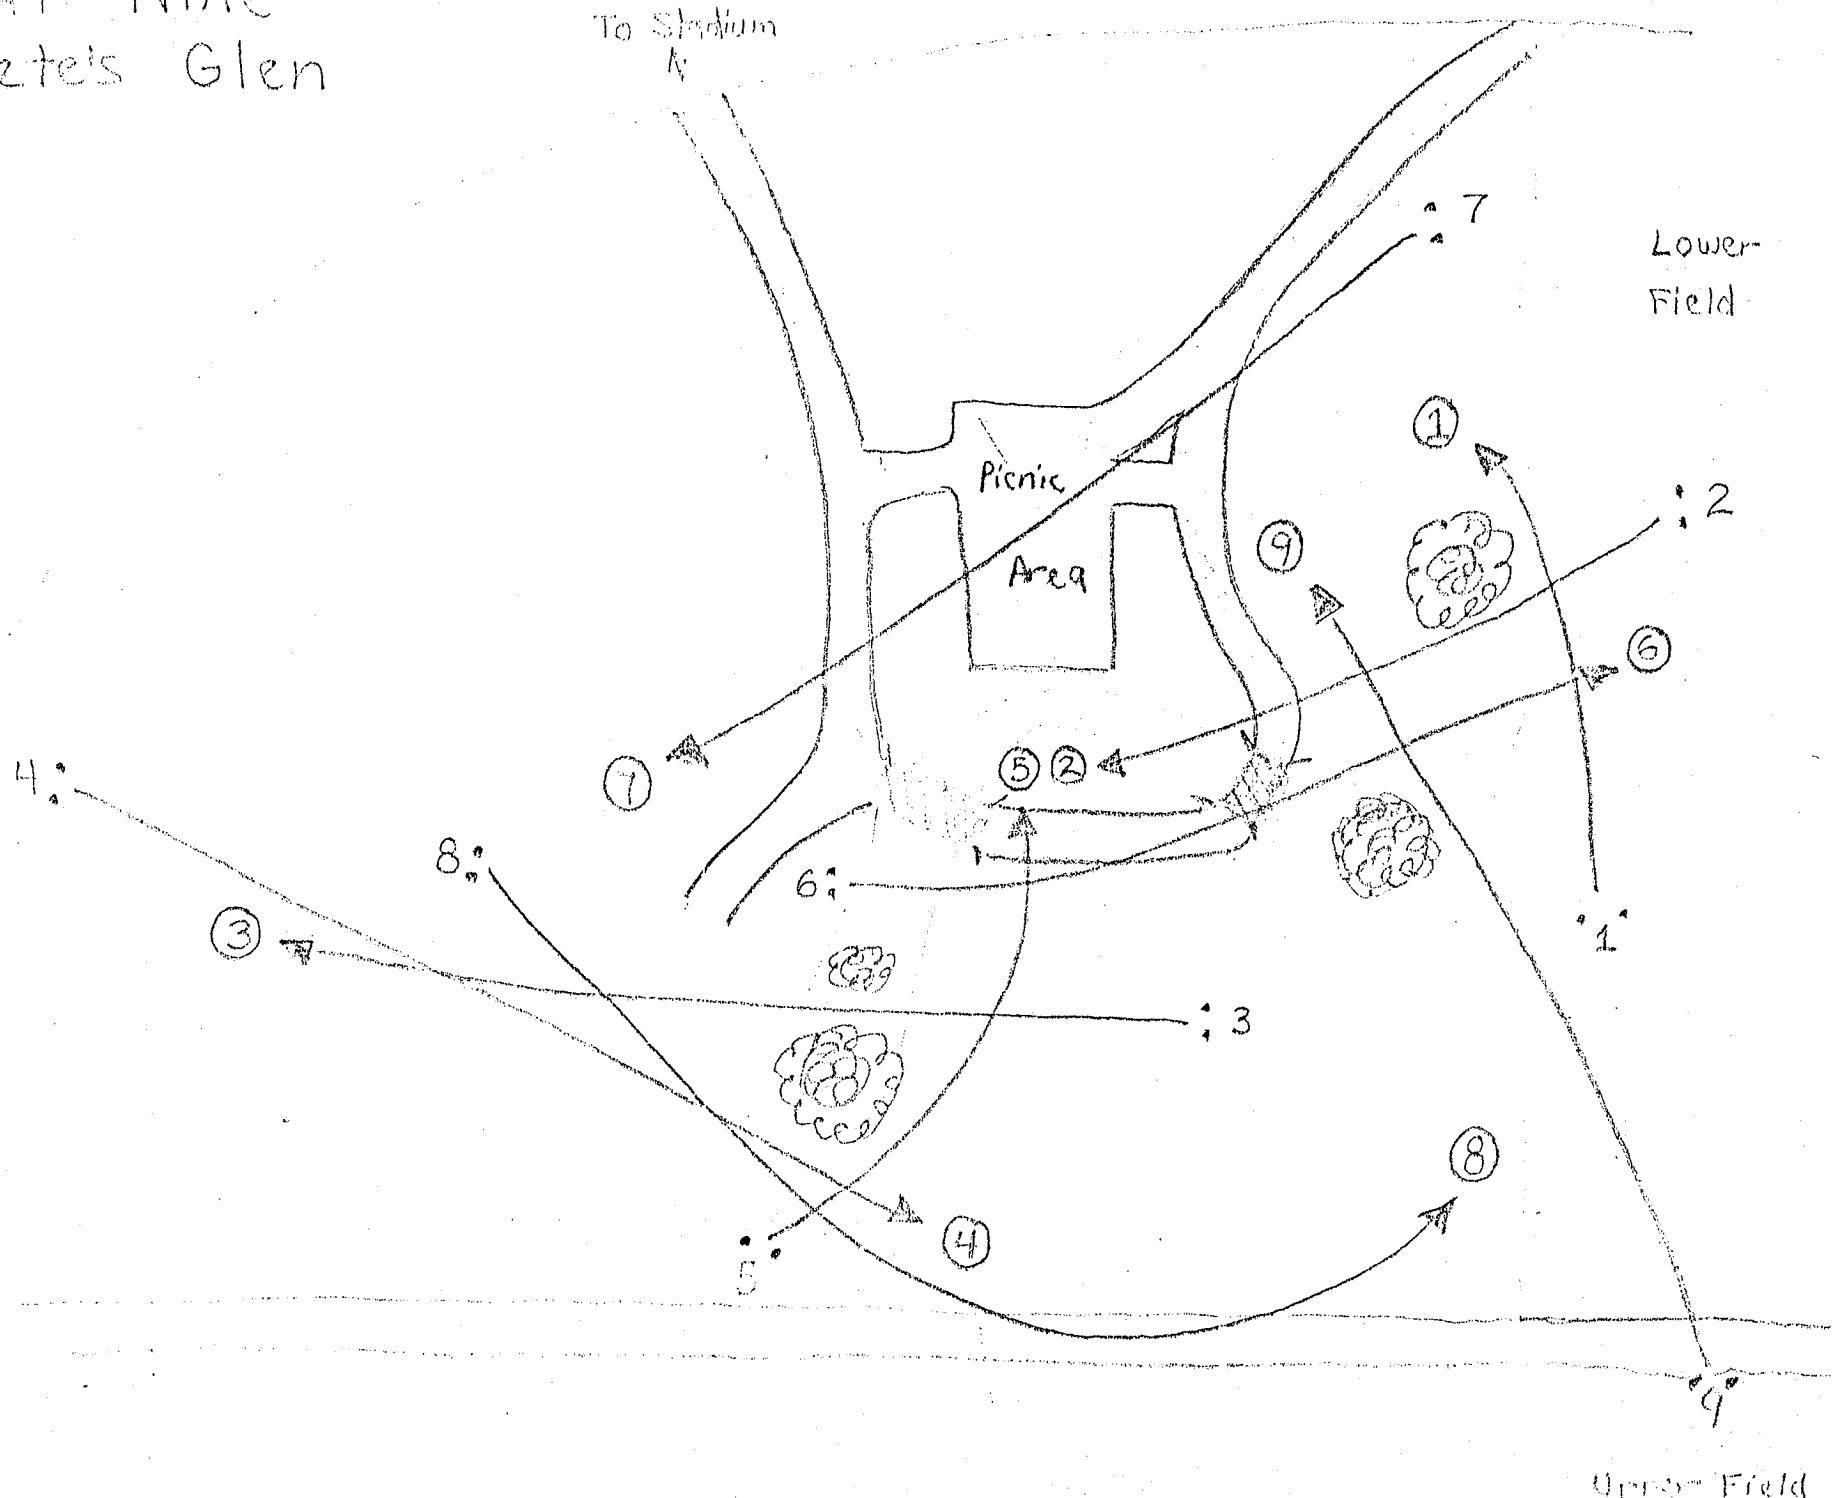

1975 ROSE BOWL FRISBEE CHAMPIONSHIPS

SCHEDULE OF EVENTS

<u>EVENT</u>	<u>TIME (PM)</u>
Anthem (5)	1:00
Introductions (10)	1:05
Ultimate (30)	1:15
Introduction of World Class Masters (5)	1:45
World Class Competition - Men and Women (30) Accuracy Finals	1:50
Women's Guts (30)	2:20
Men's Guts (30)	2:50
Team Freestyle (20)	3:20
Individual Freestyle (20)	3:40
Dogs (20)	4:00
Women's Distance (10)	4:20
Men's Distance (10)	4:30
Celebrity Distance (30)	4:40

Final Nine Athletes Glen

Lower Field

Upper Field

OAK LANE

hole	Length
1	88m
2	78
3	48
4	81
5	63
6	59
7	58
8	63
9	78
10	47
11	109
12	68
13	74
14	75
15	76
16	93
17	45
18	115

TEMPORARY GOLF COURSE
DOUGLASS CAMPUS

To Stadium

On Road is lost disc

DISCATHON
ATHLETE'S
GLEN

FINISH

START