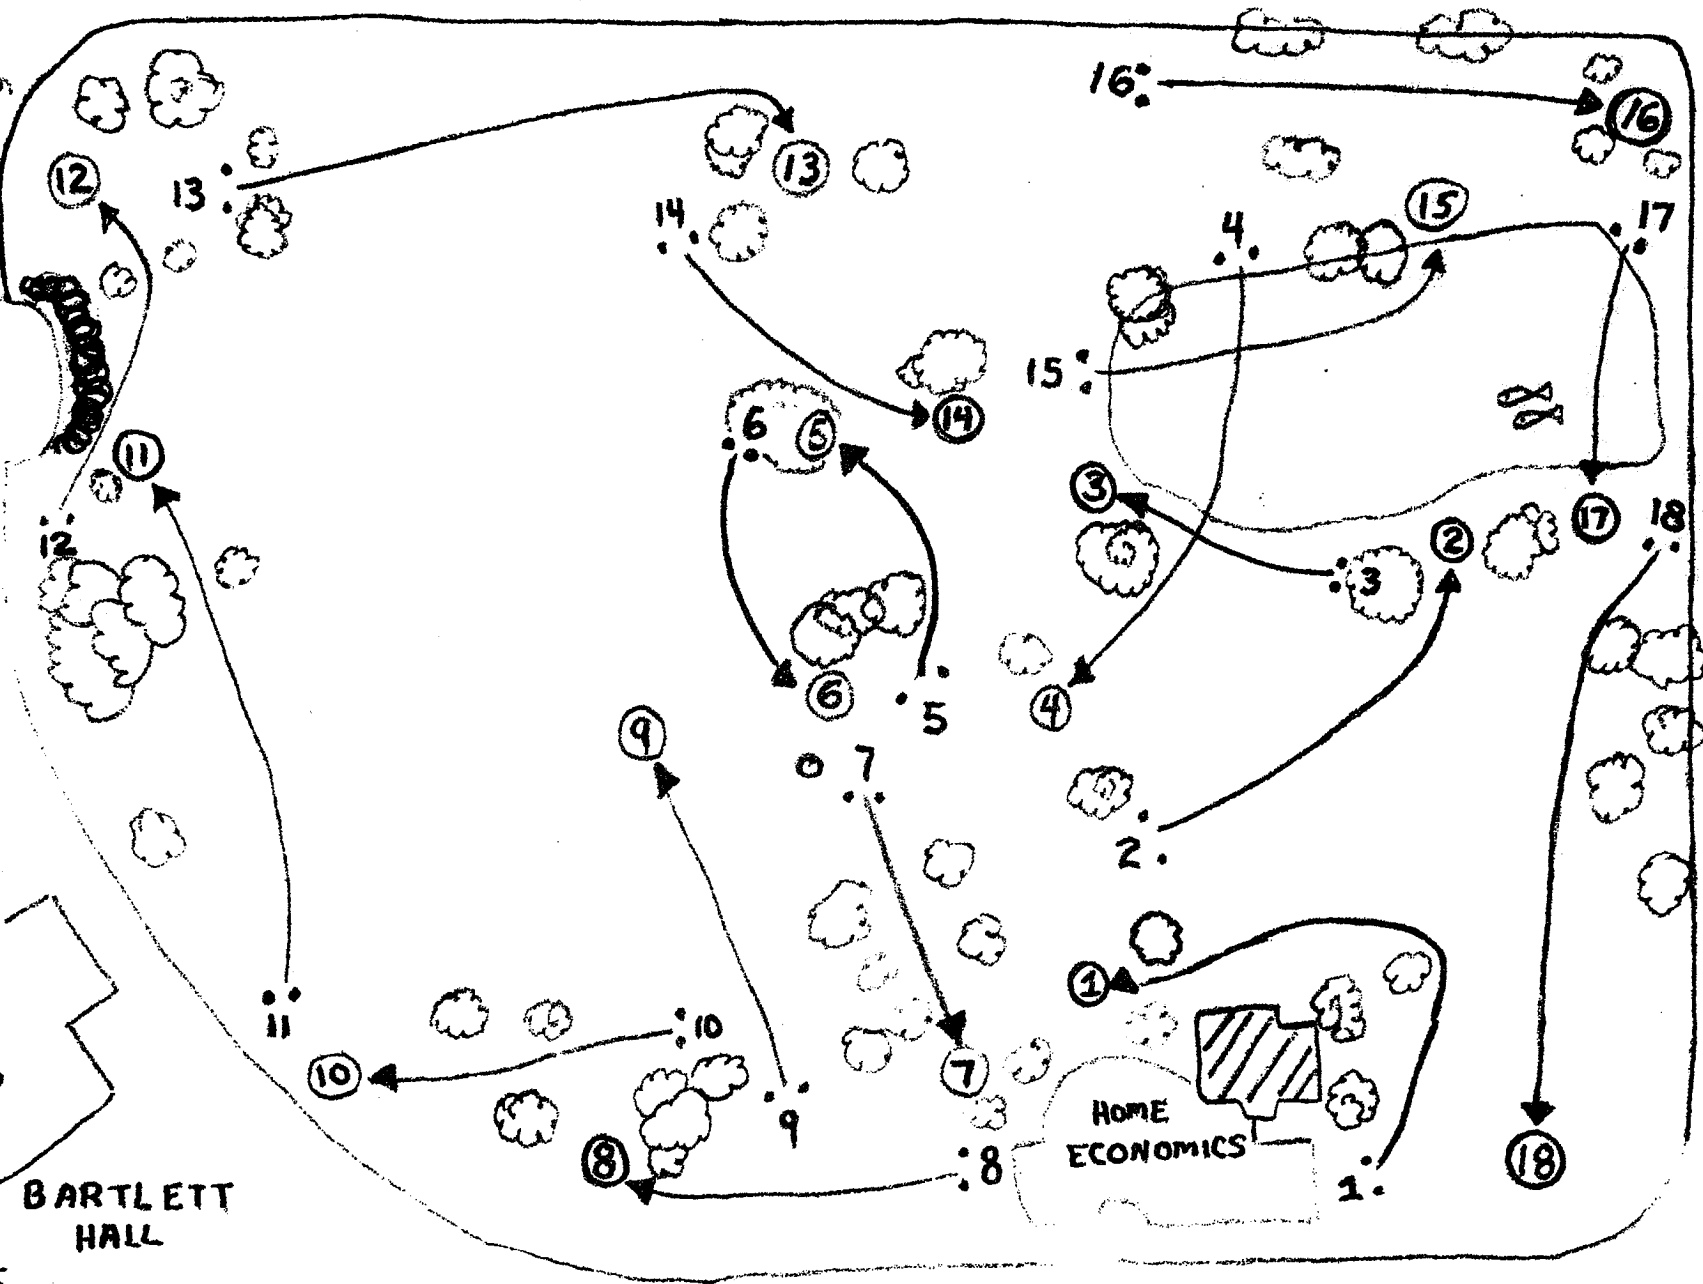

1975 ROSE BOWL FRISBEE CHAMPIONSHIPS

SCHEDULE OF EVENTS

<u>EVENT</u>	<u>TIME (PM)</u>
Anthem (5)	1:00
Introductions (10)	1:05
Ultimate (30)	1:15
Introduction of World Class Masters (5)	1:45
World Class Competition - Men and Women (30) Accuracy Finals	1:50
Women's Guts (30)	2:20
Men's Guts (30)	2:50
Team Freestyle (20)	3:20
Individual Freestyle (20)	3:40
Dogs (20)	4:00
Women's Distance (10)	4:20
Men's Distance (10)	4:30
Celebrity Distance (30)	4:40

Final Nine Athletes Glen

Lower Field

Upper Field

OAK LANE

hole	Length
1	88m
2	78
3	48
4	81
5	63
6	59
7	58
8	63
9	78
10	47
11	109
12	68
13	74
14	75
15	76
16	93
17	45
18	115

TEMPORARY GOLF COURSE
DOUGLASS CAMPUS

To Stadium

On Road is lost disc

DISCATHON
ATHLETE'S
GLEN

FINISH

START